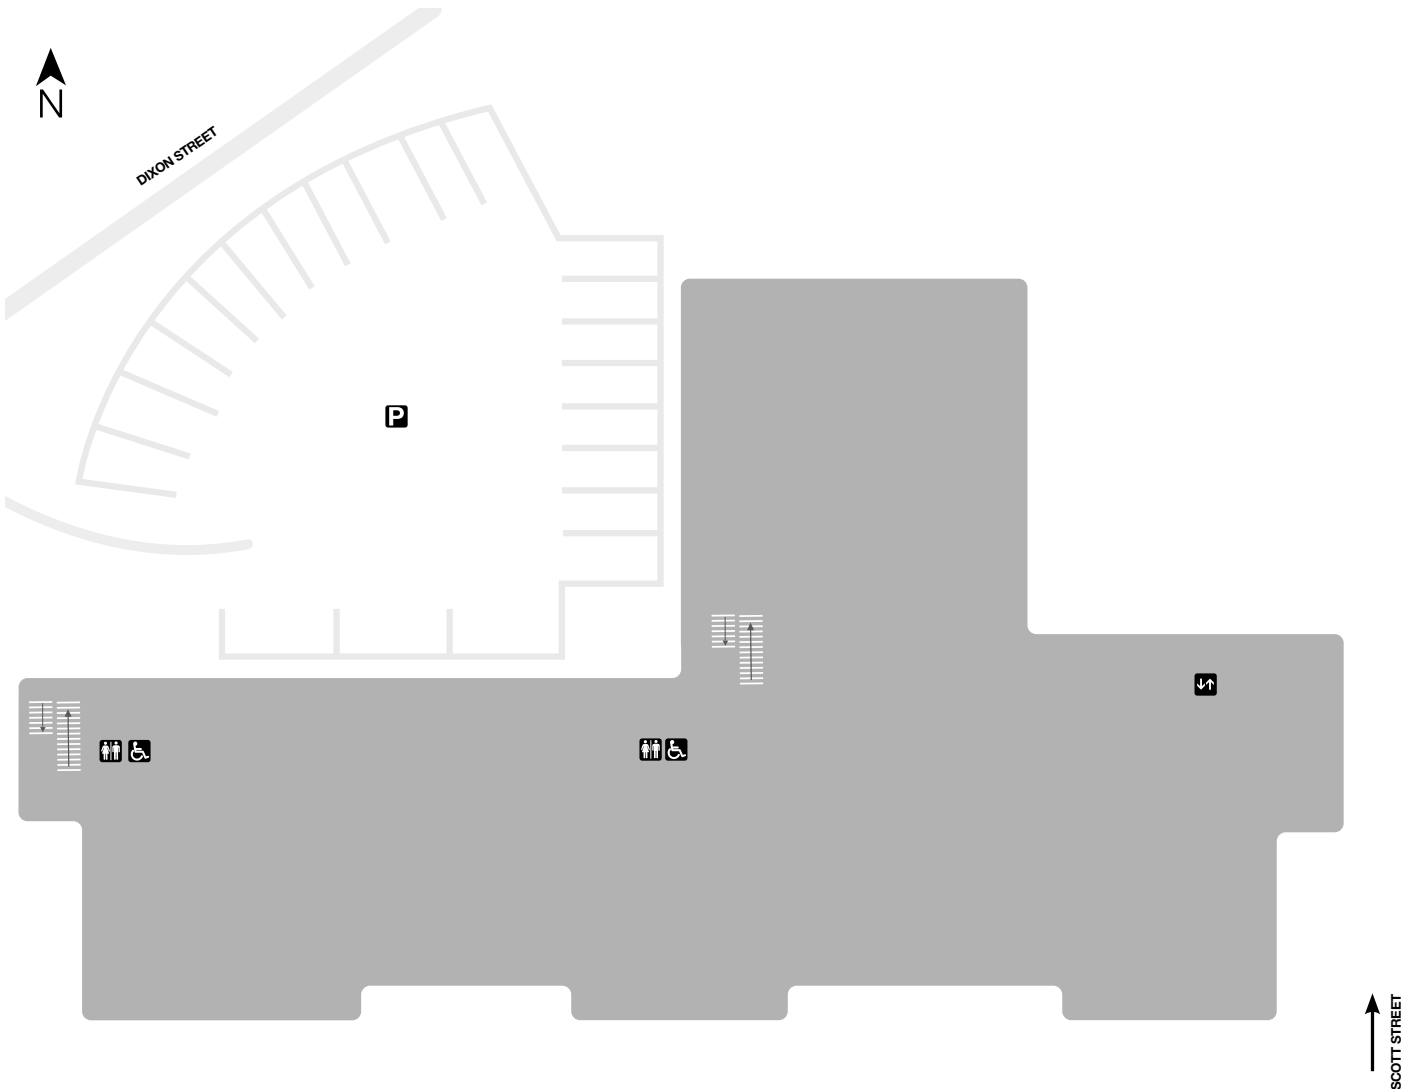

# COOLANGATTA CAMPUS MAP

5 Scott Street Coolangatta Qld 4225

All TAFE Queensland campuses are smoke free.

- Toilet Facilities
- Wheelchair Access
- Parking
- Lifts
- Customer Service Centre
- Library

Note\*: If you require a unisex accessible toilet facility please contact our Customer Service Centre.