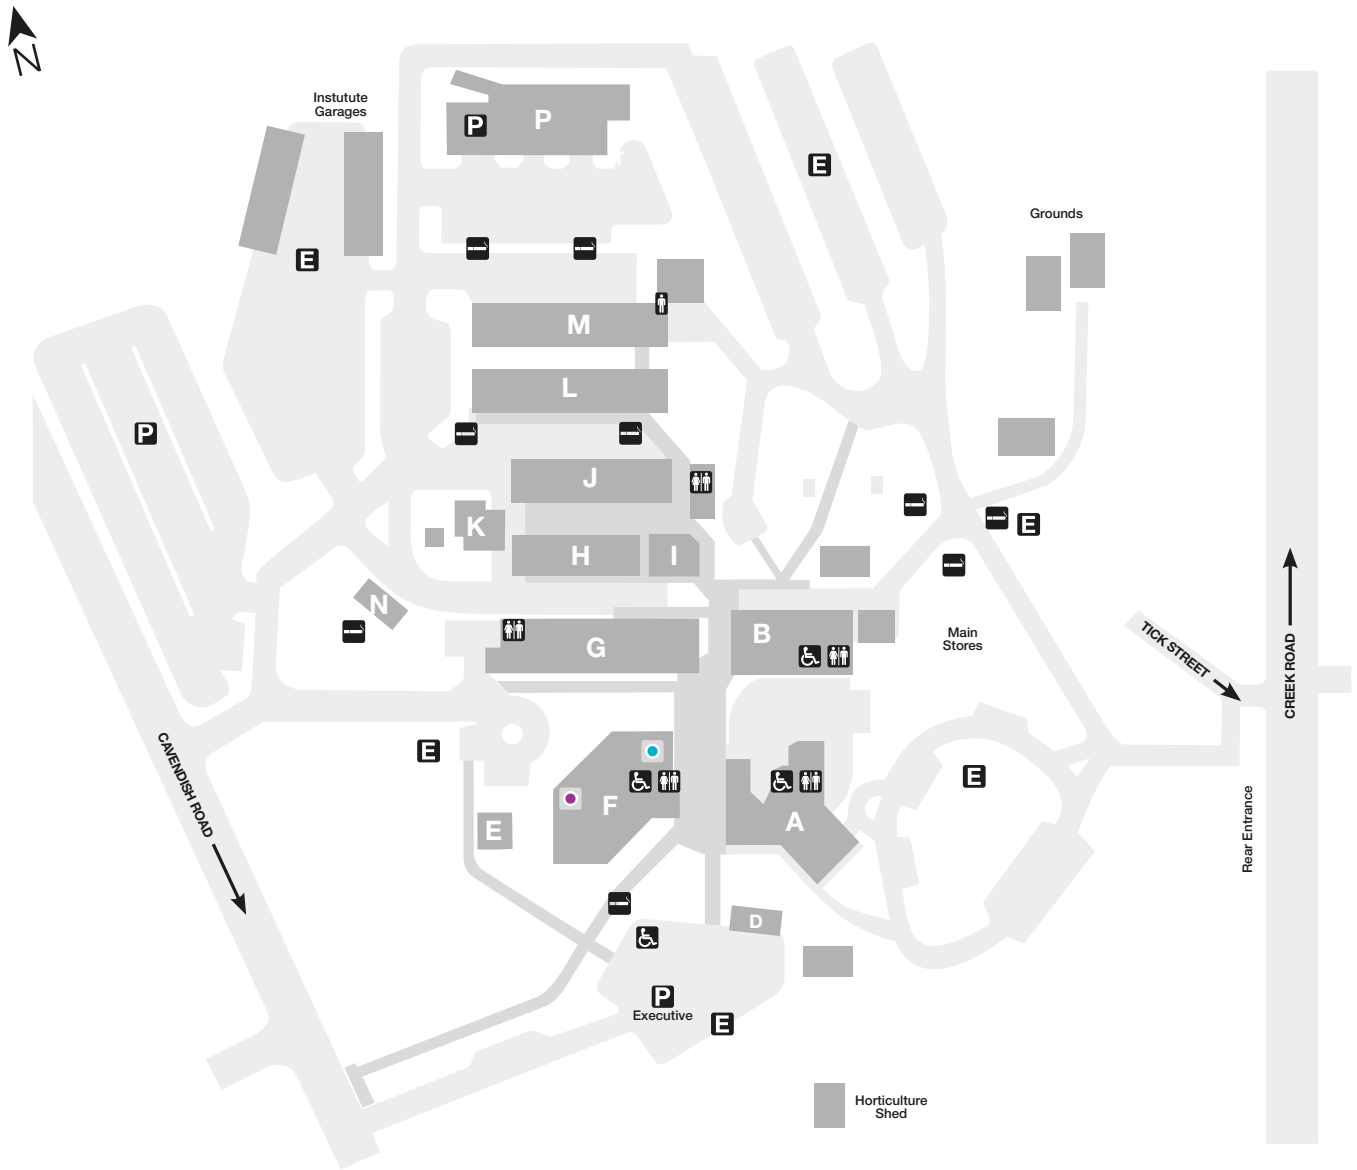

MT GRAVATT CAMPUS MAP

1030 Cavendish Road Mt Gravatt Qld 4122

* Please note from July 1, 2018 all TAFE Queensland campuses will be smoke free.

- Toilet Facilities
- Unisex Accessible Toilet Facilities*
- Wheelchair Access
- Parking
- Canteen/Food Service
- Emergency Assembly Point
- Call Point
- Designated Smoking Area*
- Customer Service Centre
- Library

Note*: If you require a unisex accessible toilet facility please contact our Customer Service Centre.

1300 308 233

tafeqld.edu.au

RTO 0275 | CRICOS 03020E | TEQSA PRV13003

MAKE GREAT HAPPEN