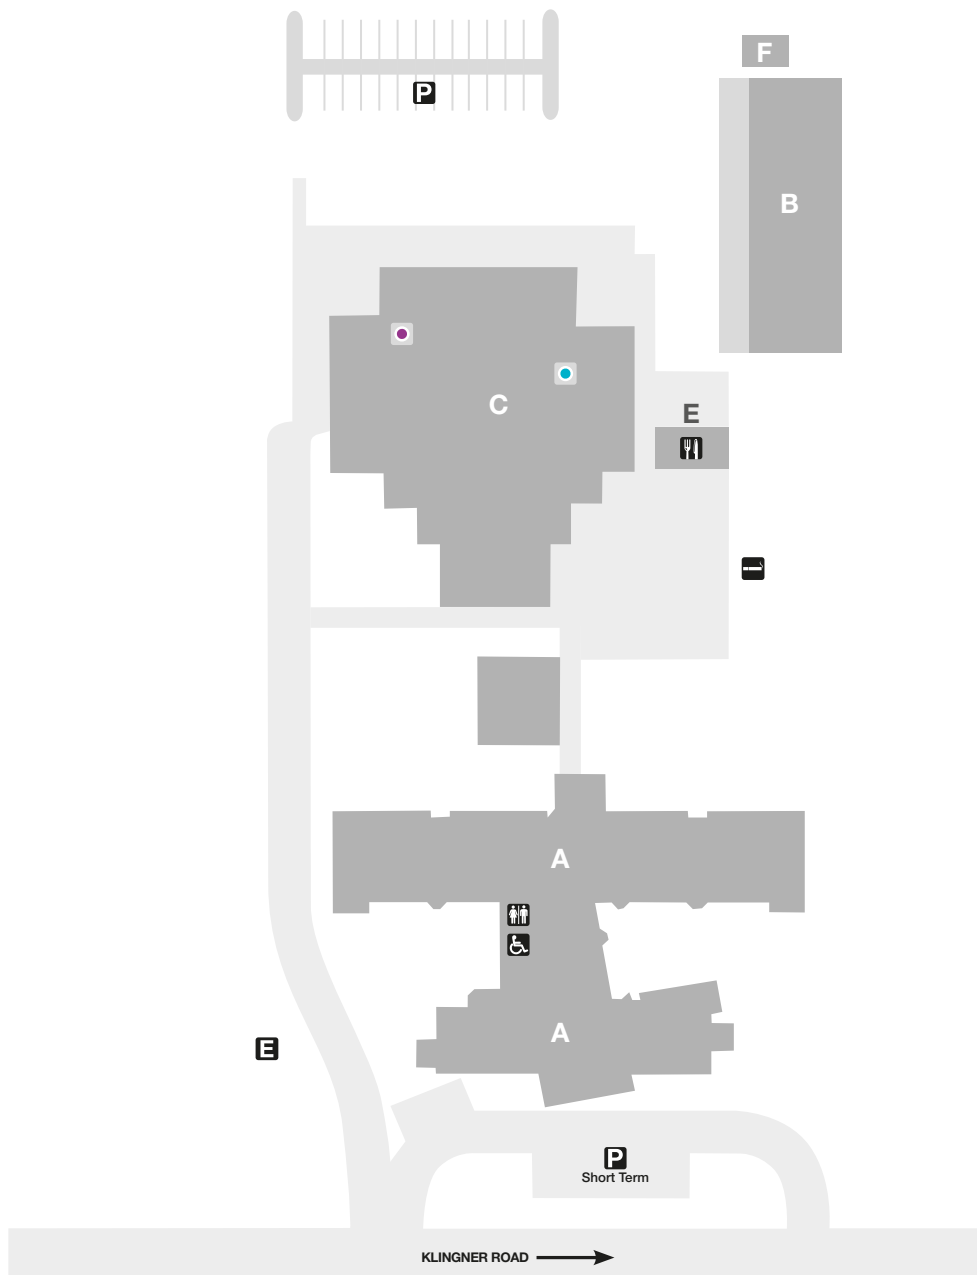

REDCLIFFE CAMPUS MAP

64-68 Klingner Road Redcliffe Qld 4020

* Please note from July 1, 2018 all TAFE Queensland campuses will be smoke free.

-  Toilet Facilities
-  Unisex Accessible Toilet Facilities*
-  Wheelchair Access
-  Parking
-  Canteen/Food Service
-  Emergency Assembly Point
-  Call Point
-  Designated Smoking Area*
-  Customer Service Centre
-  Library