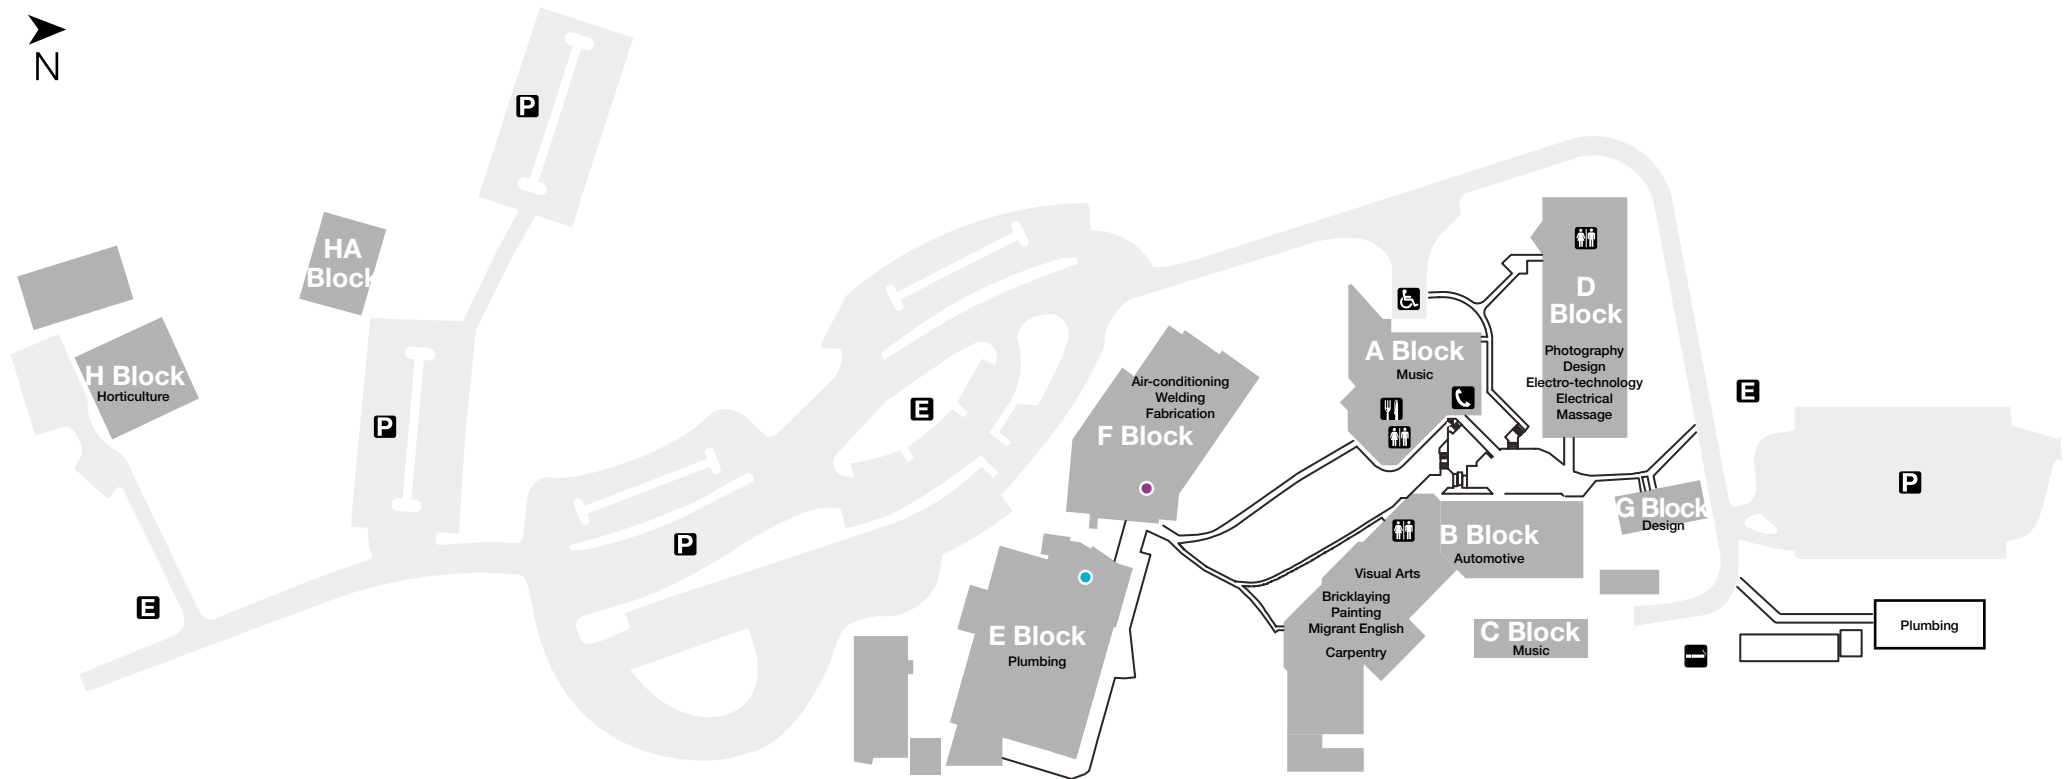

NAMBOUR CAMPUS MAP

91 Windsor Road Nambour Qld 4560

* Please note from July 1, 2018 all TAFE Queensland campuses will be smoke free.

- Toilet Facilities
- Unisex Accessible Toilet Facilities*
- Wheelchair Access
- Parking
- Canteen/Food Service
- Emergency Assembly Point
- Call Point
- Designated Smoking Area*
- Customer Service Centre
- Library